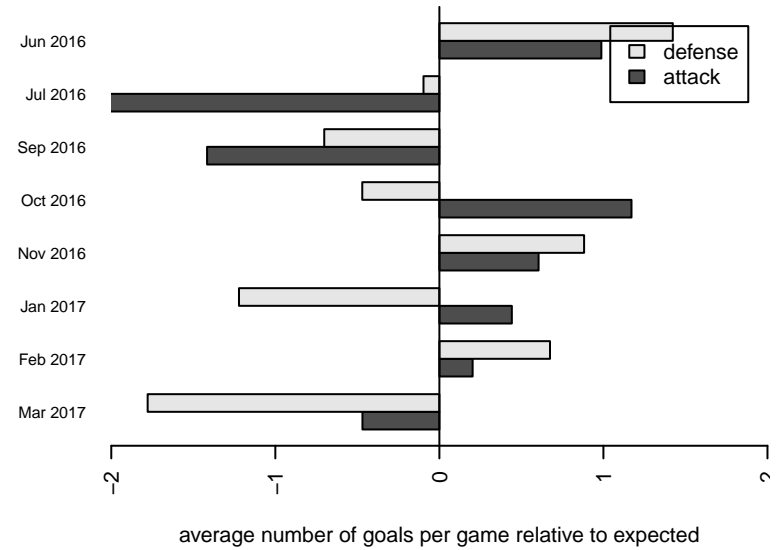

Performance relative to 13 month average