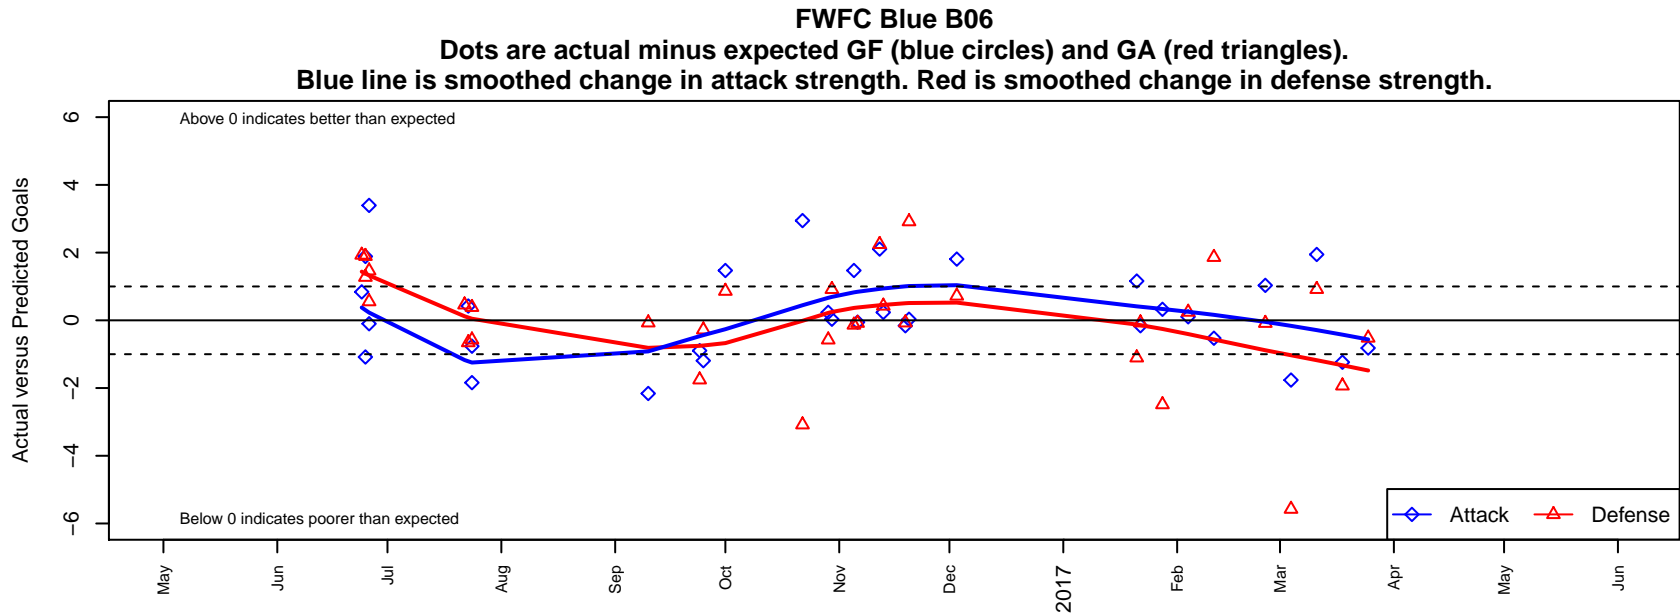

**attack and defense variance (black dot)
relative to other teams
and top 10 in region**

**attack and defense rating
relative to others at age
and all opponents in last 13 months**

FWFC Blue B06

Federal Way FC
Federal Way, WA
B06 total strength=782
attack=1.55 defense=0.57
fall league = RCL B06 Div 2 9Aside
spr league = Win RCL B06 Div 2

alt names used:
FWFC B06 Blue
FWFC B06 Blue (A)
FWFC B06 Blue
FWFC B06 Blue (A)
FWFC B06 Blue (A)

Venues played:
2016 Rainier Challenge Copa U11
2016 Sounders FC Cup BU11 Gold
2016 RCL B06 Div 2 9Aside
2016 Win RCL B06 Div 2
2016 WYS Presidents Cup B06 Division 1