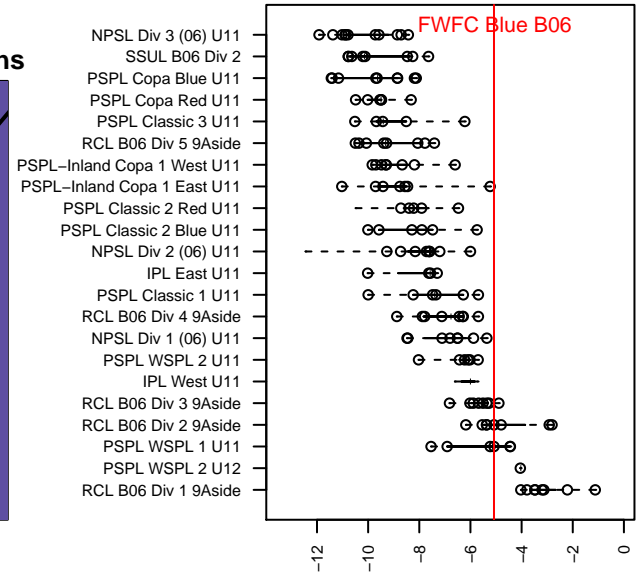

**attack and defense rating
relative to others at age
and all opponents in last 13 months**