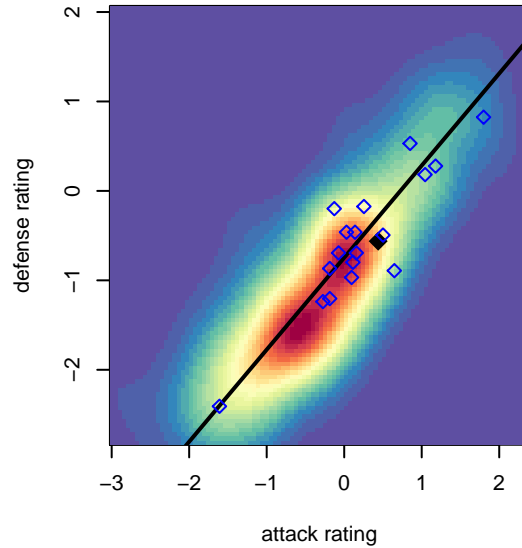

**attack and defense rating
relative to others at age
and all opponents in last 13 months**